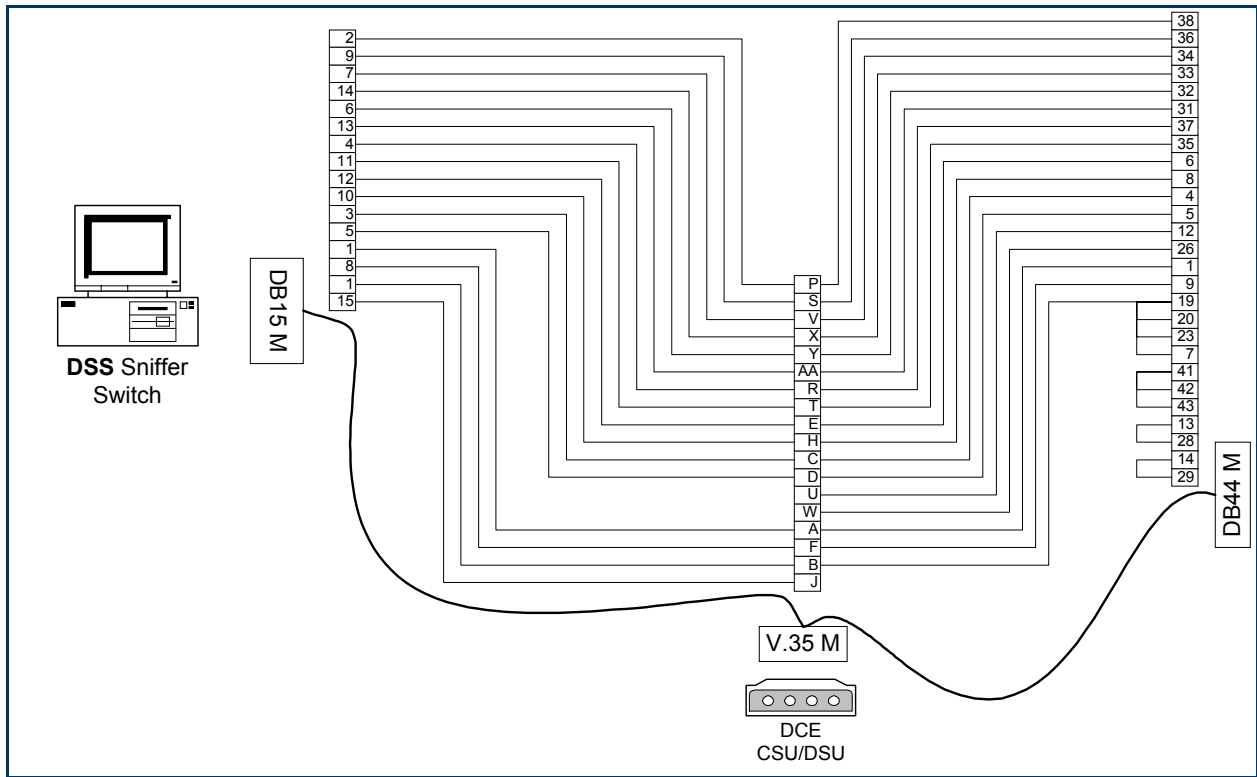

Miscellaneous Cable Pin-Outs:

Figure 1 Bay / Nortel 7216 V.35 Cable

Figure 2 Bay ASN 7220 - Sniffer 'Y' Cable

Figure 3 Bay BN 7216 - Sniffer 'Y' Cable

Figure 4 Bay ASN 7220 V.35 Cable

Figure 5 Sniffer LM-2000 15 pin to V.35 "Y" Cable

Figure 6 Sniffer LM-2000 15 pin to DB25 WAN-Book pig tail

Figure 7 V.35 - Sniffer/WAN Probe 'Y' Cable