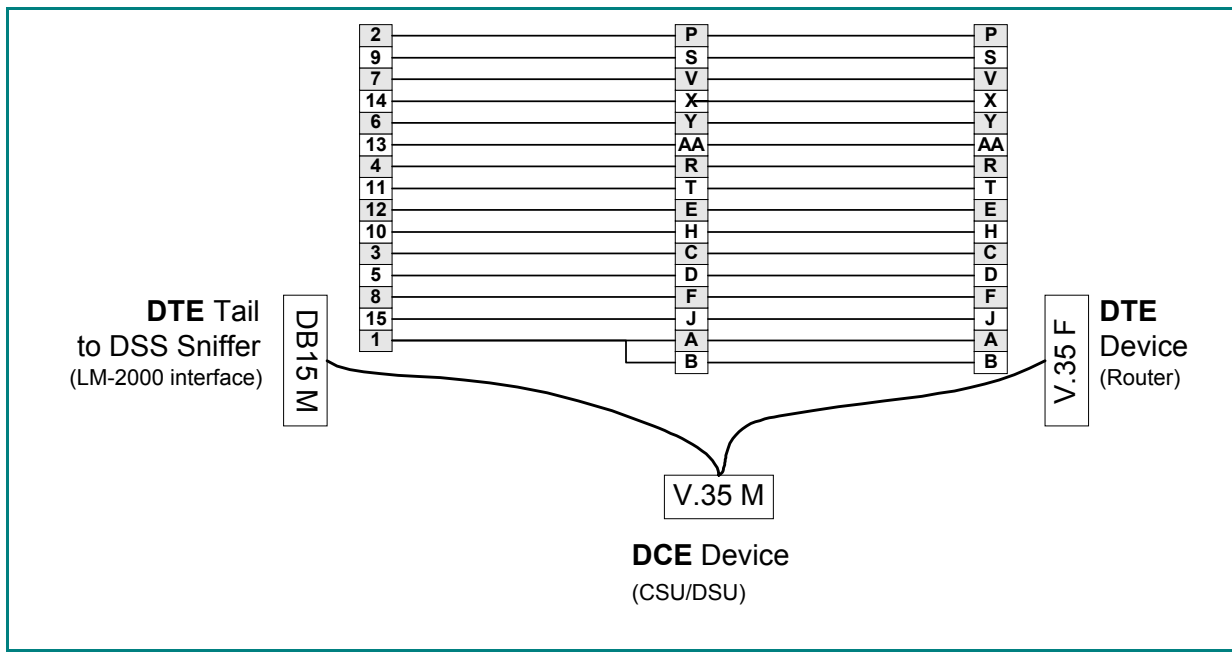

Miscellaneous Cable Pin-Outs:

Figure 1 Bay / Nortel 7216 V.35 Cable

Figure 2 Bay ASN 7220 - Sniffer 'Y' Cable

Figure 3 Bay BN 7216 - Sniffer 'Y' Cable

Figure 4 Bay ASN 7220 V.35 Cable

Figure 5 Sniffer LM-2000 15 pin to V.35 "Y" Cable

Figure 6 Sniffer LM-2000 15 pin to DB25 WAN-Book pig tail

Figure 7 V.35 - Sniffer/WAN Probe 'Y' Cable