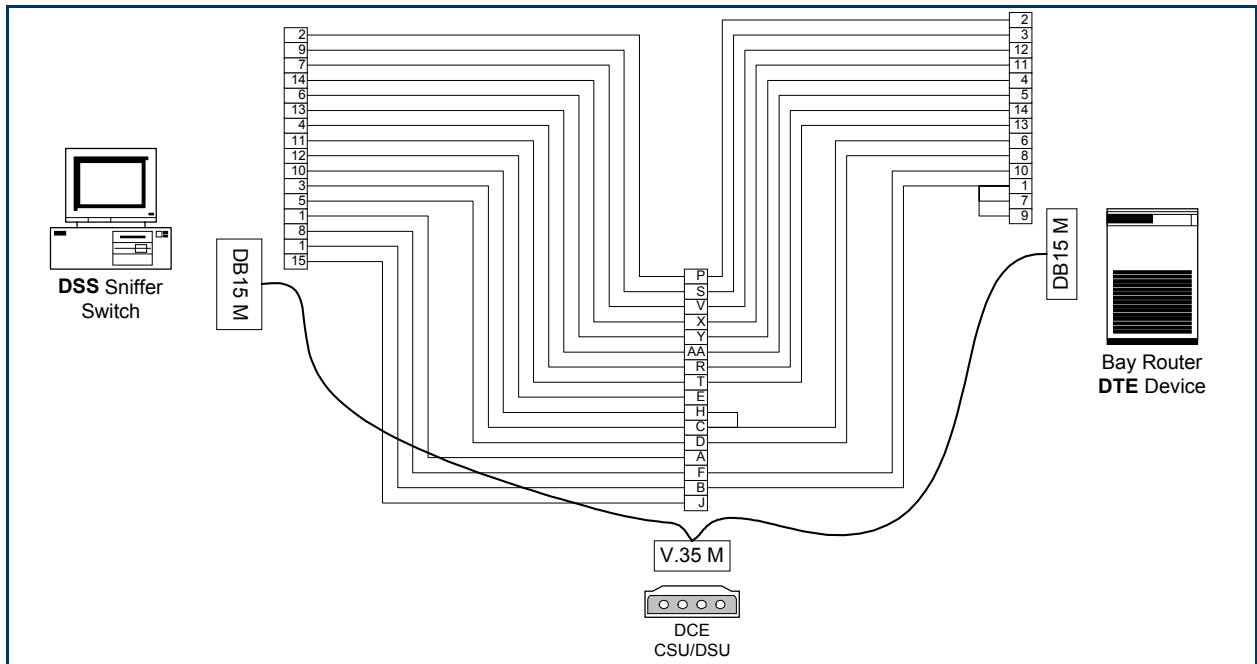

Miscellaneous Cable Pin-Outs:

Figure 1 Bay / Nortel 7216 V.35 Cable

Figure 2 Bay ASN 7220 - Sniffer 'Y' Cable

Figure 3 Bay BN 7216 - Sniffer 'Y' Cable

Figure 4 Bay ASN 7220 V.35 Cable

Figure 5 Sniffer LM-2000 15 pin to V.35 "Y" Cable

Figure 6 Sniffer LM-2000 15 pin to DB25 WAN-Book pig tail

Figure 7 V.35 - Sniffer/WAN Probe 'Y' Cable