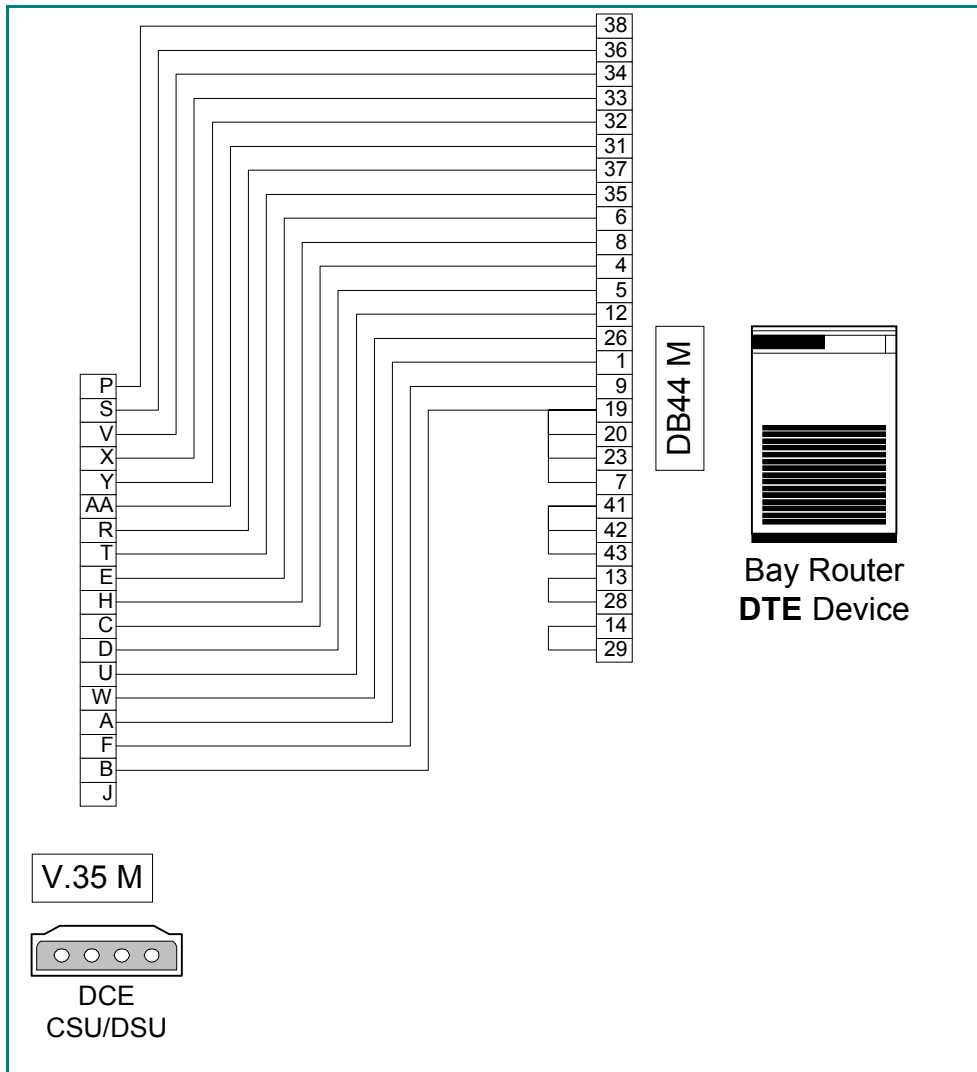

Miscellaneous Cable Pin-Outs:

Figure 1 Bay / Nortel 7216 V.35 Cable

Figure 2 Bay ASN 7220 - Sniffer 'Y' Cable

Figure 3 Bay BN 7216 - Sniffer 'Y' Cable

Figure 4 Bay ASN 7220 V.35 Cable

Figure 5 Sniffer LM-2000 15 pin to V.35 "Y" Cable

Figure 6 Sniffer LM-2000 15 pin to DB25 WAN-Book pig tail

Figure 7 V.35 - Sniffer/WAN Probe 'Y' Cable