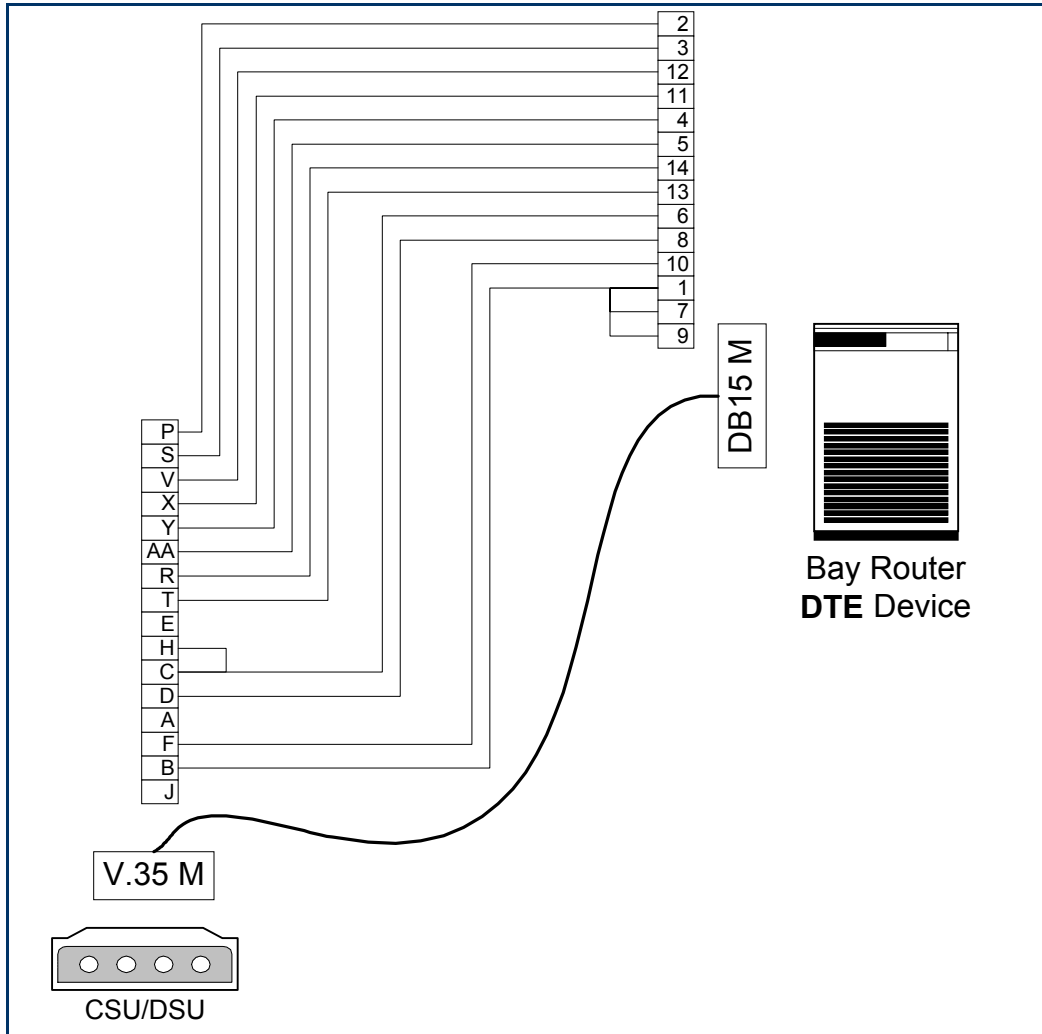

Miscellaneous Cable Pin-Outs:

Figure 1 Bay / Nortel 7216 V.35 Cable

Figure 2 Bay ASN 7220 - Sniffer 'Y' Cable

Figure 3 Bay BN 7216 - Sniffer 'Y' Cable

Figure 4 Bay ASN 7220 V.35 Cable

Figure 5 Sniffer LM-2000 15 pin to V.35 "Y" Cable

Figure 6 Sniffer LM-2000 15 pin to DB25 WAN-Book pig tail

Figure 7 V.35 - Sniffer/WAN Probe 'Y' Cable