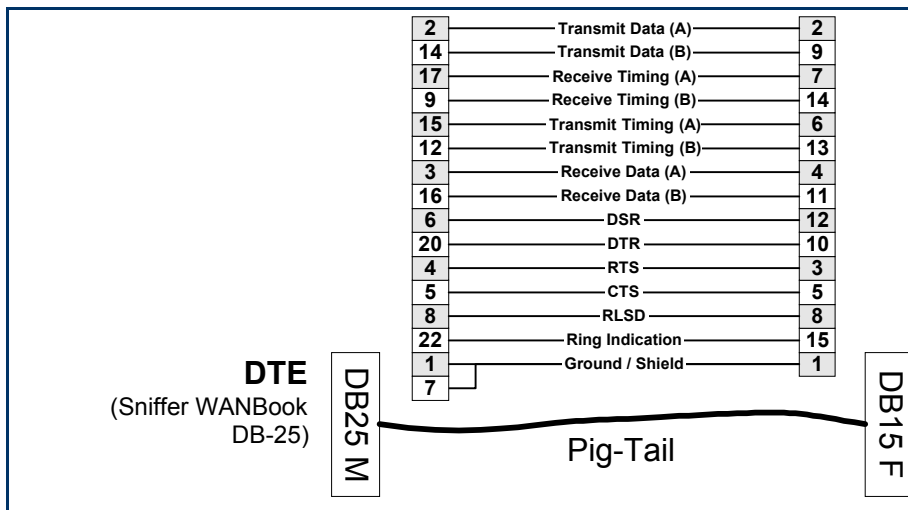

Figure 6 Sniffer LM-2000 15 pin to DB25 WAN-Book pig tail

Figure 7 V.35 - Sniffer/WAN Probe 'Y' Cable